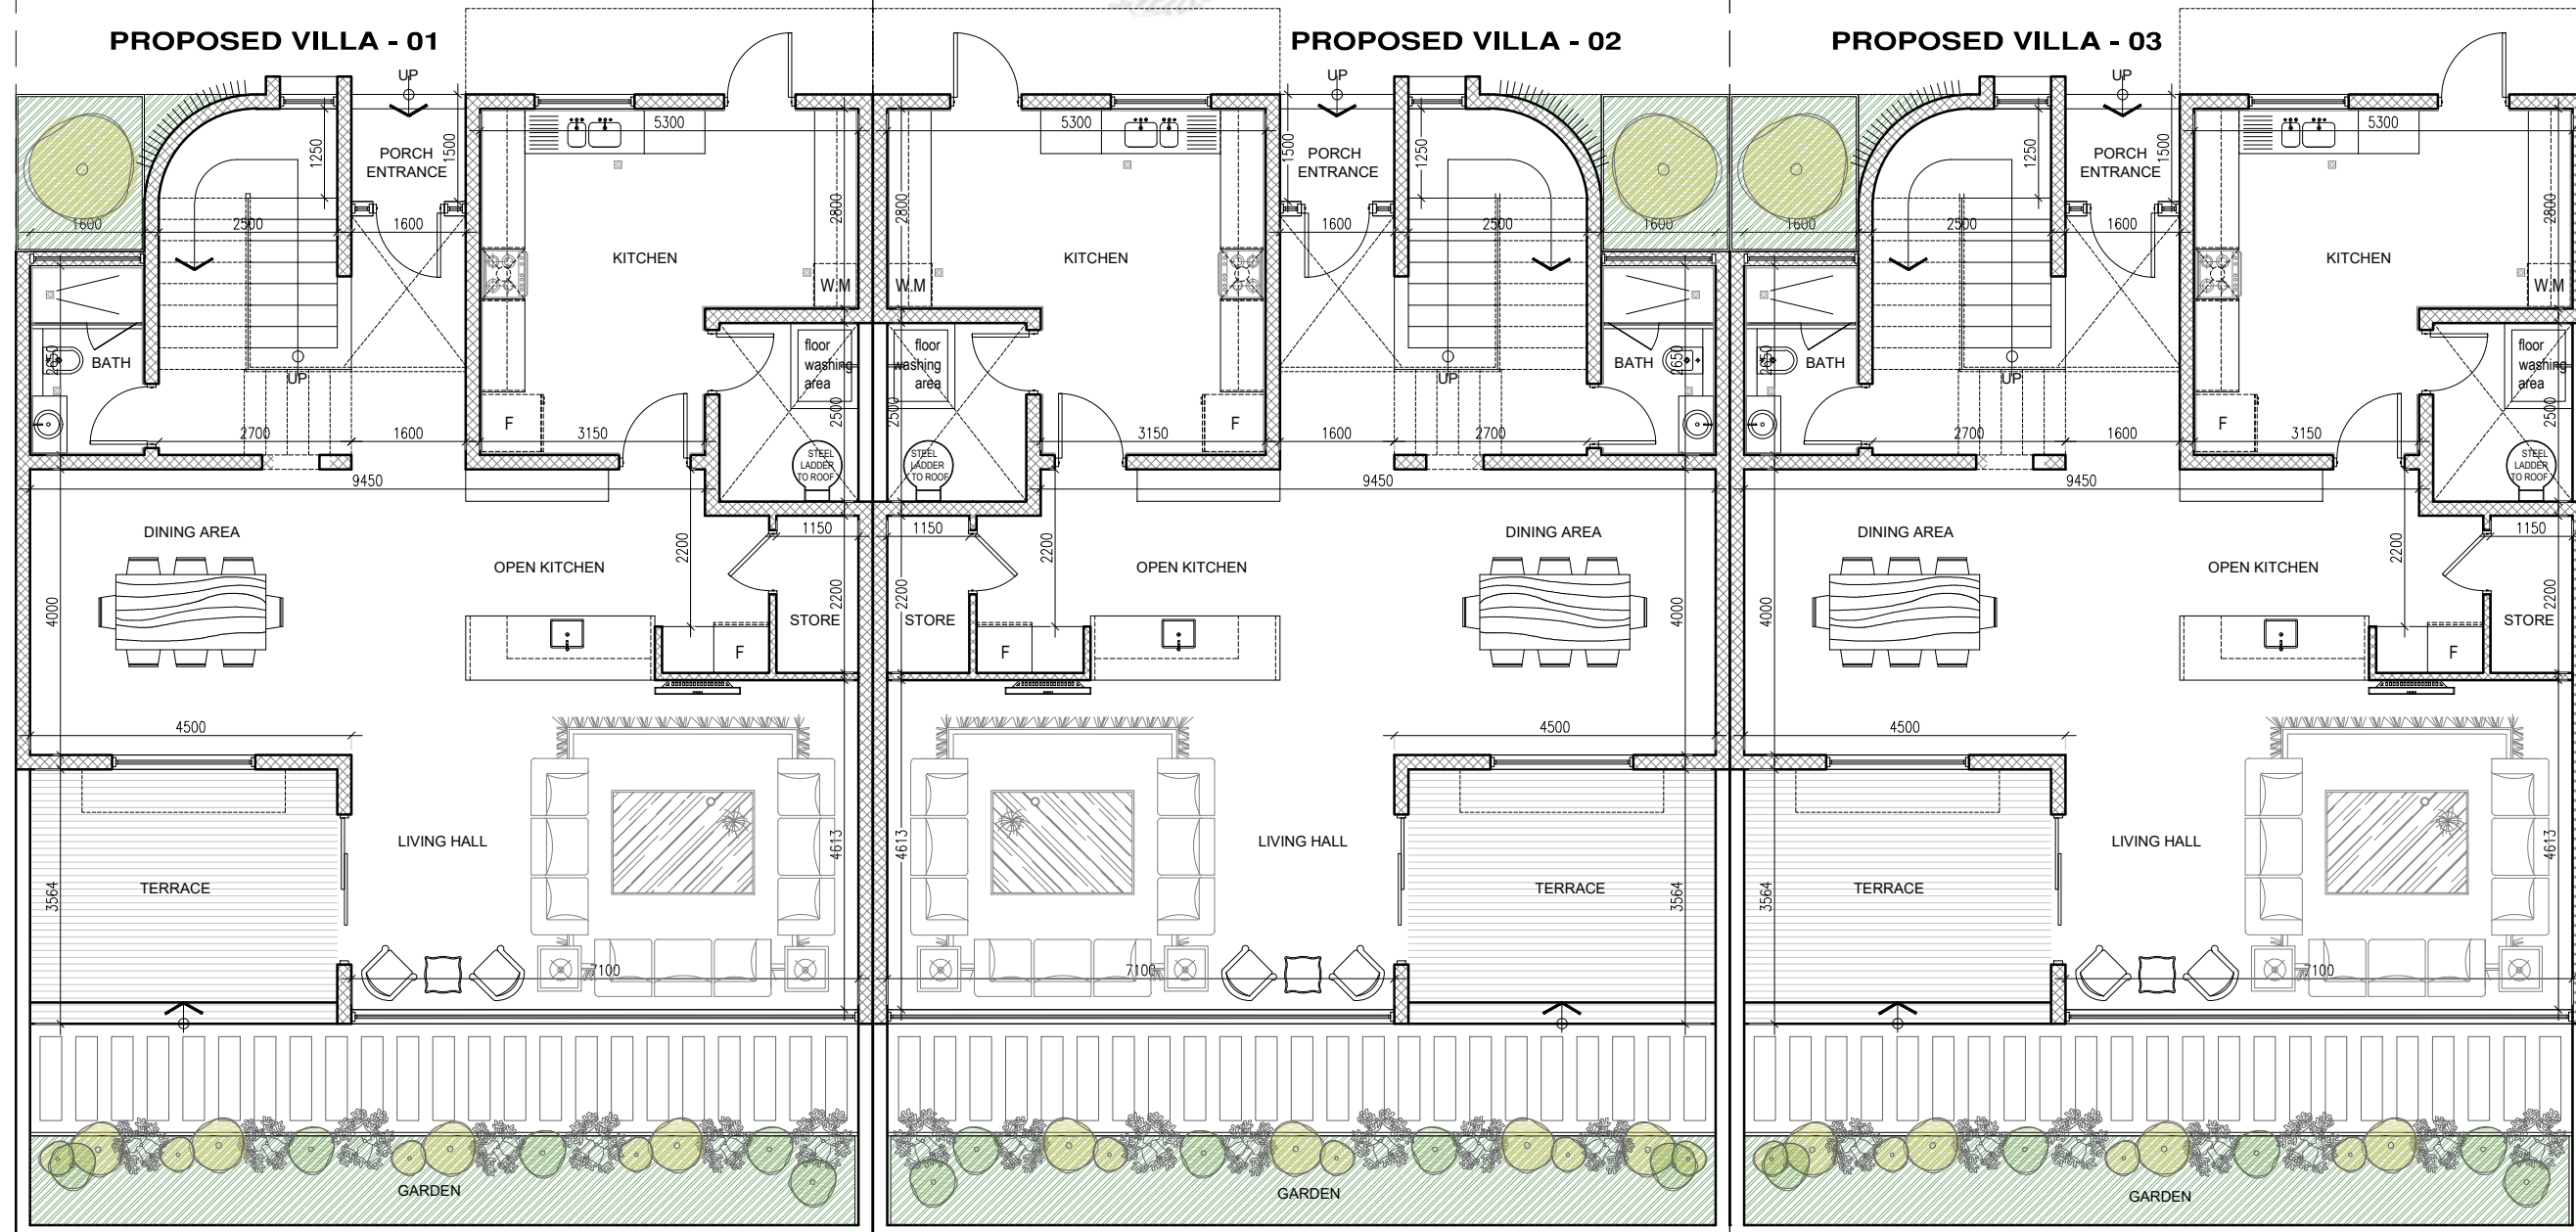

دلمون للهندسة
Delmon Engineering

GROUND FLOOR PLAN
SCALE 1:100 MTS.

FIRST FLOOR PLAN
SCALE 1:100 MTS.