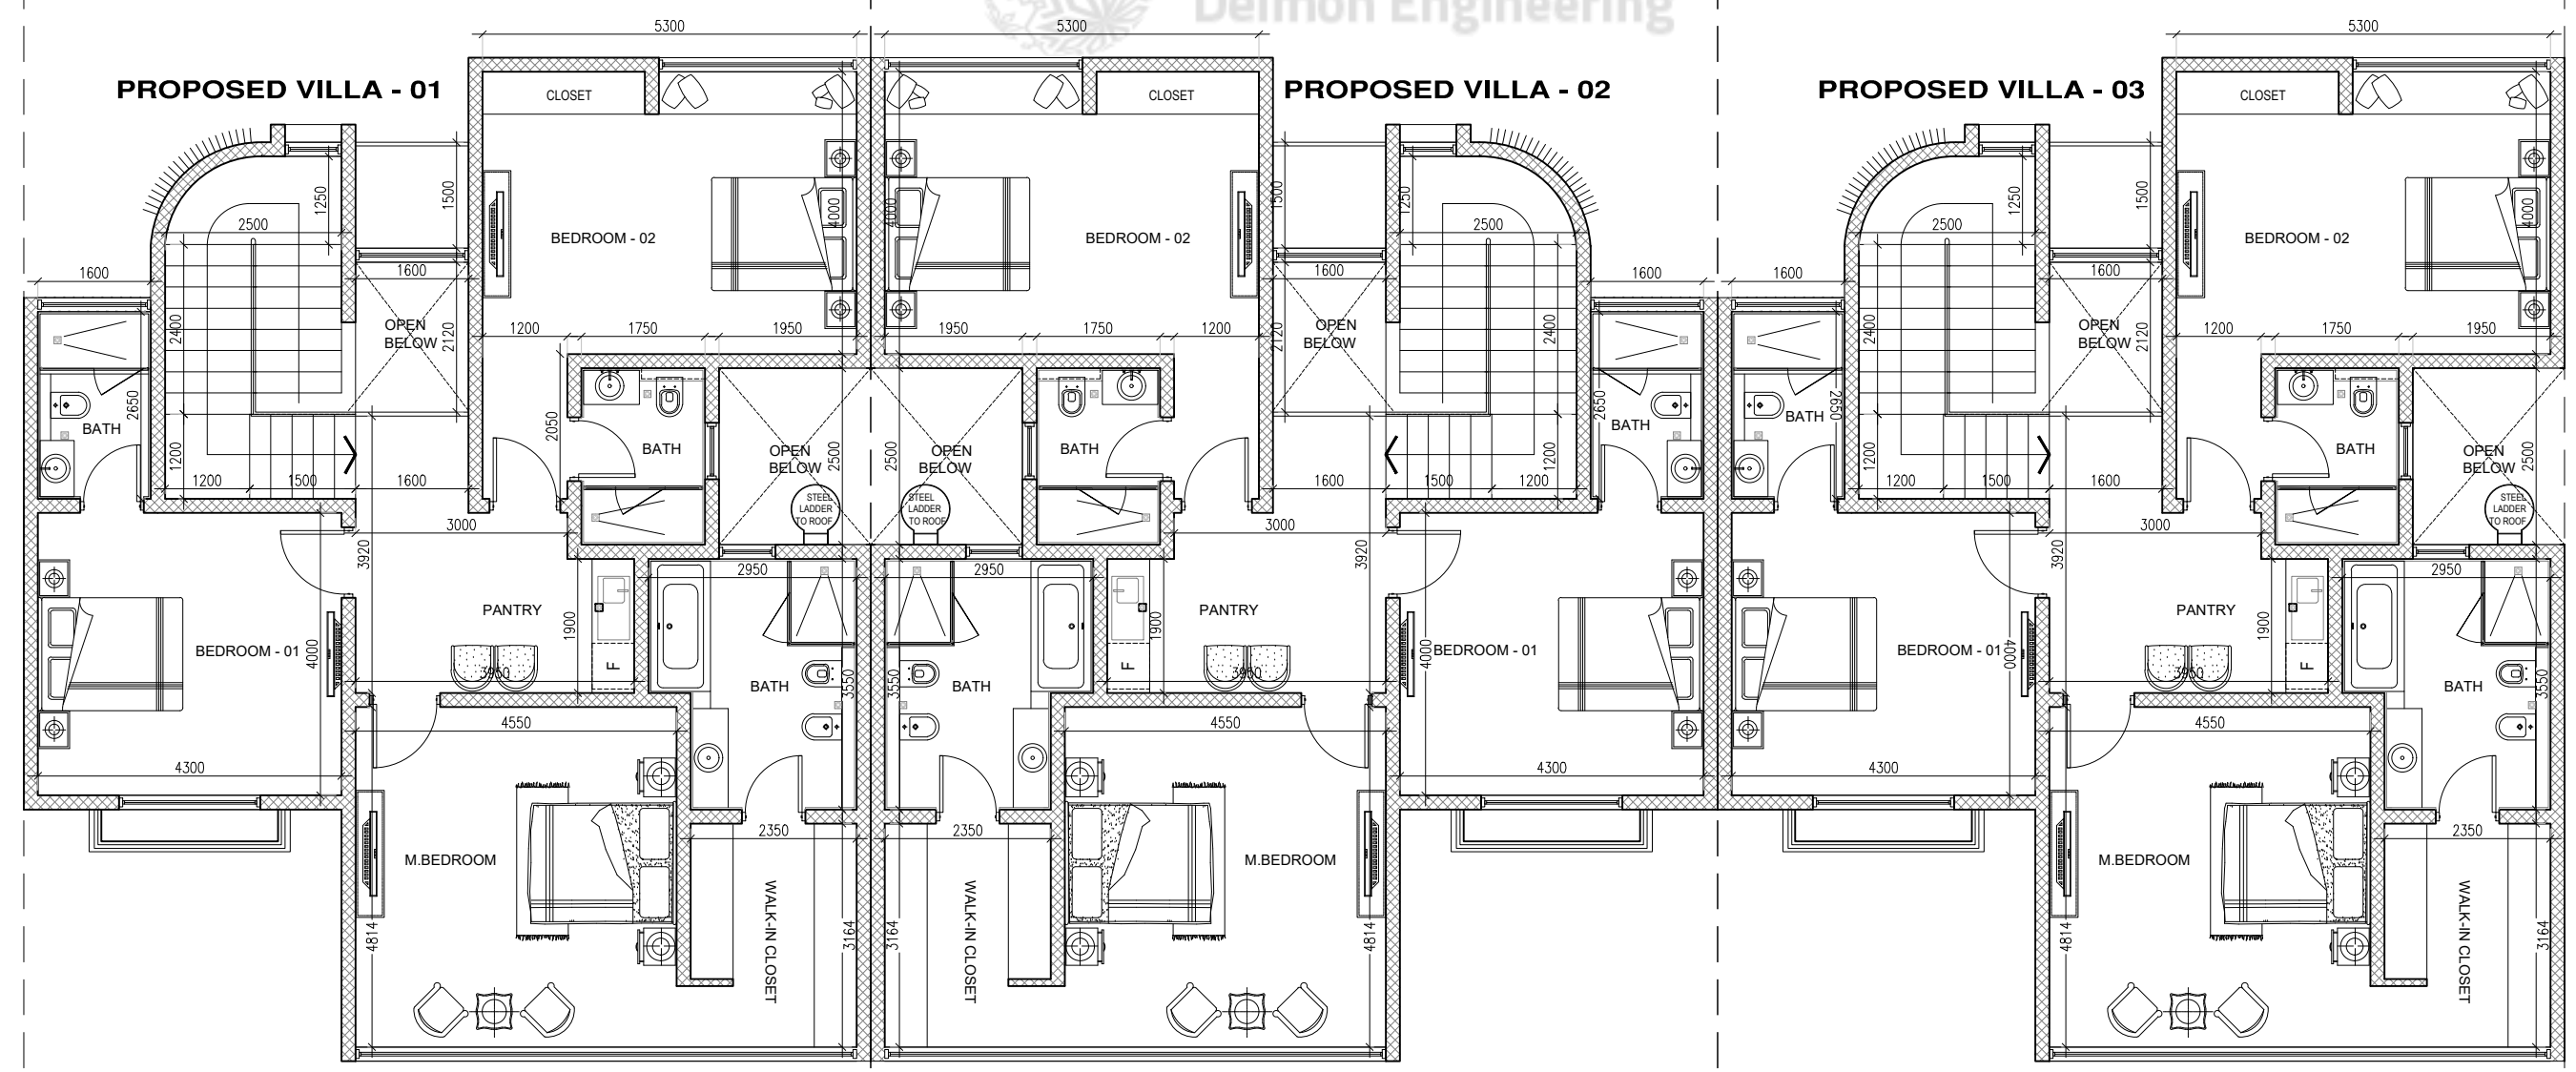

دلمون للهندسة
Delmon Engineering

GROUND FLOOR PLAN
SCALE 1:100 MTS.

FIRST FLOOR PLAN
SCALE 1:100 MTS.